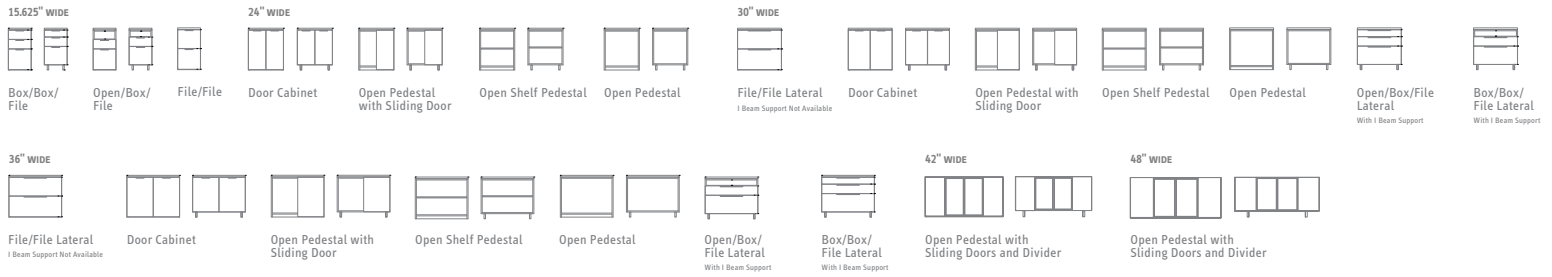

SPACE DIVISION

Spine Wall
Divider Wall

SPACE DIVISION ADD-ONS

Fabric Tackboard
Low Height & Worksurface Height

Fabric Tackboard with Tool Rail
Low Height & Worksurface Height

Tool Rail End Cap

Shared Shelf

Shared Organizer

Single Sided Storage Box

Dual Sided Storage Box

Transaction Shelf

Privacy Panel

Shared Organizer
4 alternate openings

Shared Organizer
2 openings on L/R

Shared Organizer
4 openings on both sides

Shared Organizer
4 openings on both sides

SPACE DIVISION ACCESSORIES

Paper Clip Holder
Pencil Cup
Post-It-Note Tray
Small Tray
Paper Tray
Folder Tray

PEDESTALS AND LATERAL FILES

WORKSURFACE HEIGHT PEDESTALS

15.625" WIDE

Box/Box/File
Open/Box/File
File/File

24" WIDE

Door Cabinet
Open Pedestal with Sliding Door
Open Shelf Pedestal
Open Pedestal

30" WIDE

File/File Lateral
I Beam Support Not Available

Door Cabinet
Open Pedestal with Sliding Door
Open Shelf Pedestal
Open Pedestal