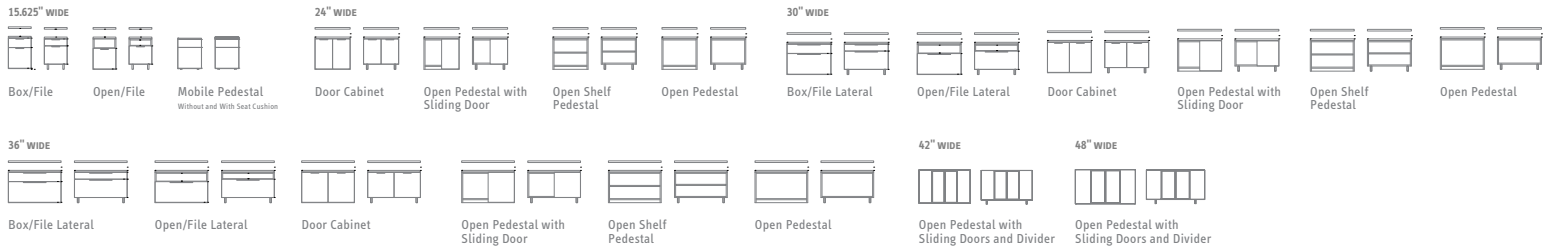

Open/Box/File Lateral
With 1 Beam Support

Box/Box/File Lateral
With 1 Beam Support

36" WIDE

File/File Lateral
I Beam Support Not Available

Door Cabinet
Open Pedestal with Sliding Door
Open Shelf Pedestal
Open Pedestal

Open/Box/File Lateral
With 1 Beam Support

Box/Box/File Lateral
With 1 Beam Support

42" WIDE

Open Pedestal with Sliding Doors and Divider

48" WIDE

Open Pedestal with Sliding Doors and Divider

LOW HEIGHT PEDESTALS

15.625" WIDE

Box/File
Open/File
Mobile Pedestal
Without and With Seat Cushion

24" WIDE

Door Cabinet
Open Pedestal with Sliding Door
Open Shelf Pedestal
Open Pedestal

30" WIDE

Box/File Lateral
Open/File Lateral
Door Cabinet
Open Pedestal with Sliding Door
Open Shelf Pedestal
Open Pedestal