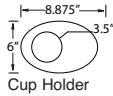

Caster

Swivel Base

• Specify tablet location

- (UP) None (standard) - No Upcharge
- (UQ) Right-Facing
- (UR) Left-Facing
- (US) Pivot tube in both arms - Add \$137 List Price

Right-Facing

Left-Facing

Pivot tube in both arms

• Specify tablet material

- (UP) None (standard) - No Upcharge
- (UT) Black Kidney Right Facing - Add \$230 List Price
- (UU) Black Kidney Left Facing - Add \$230 List Price
- (UV) Finished Kidney Right Facing - Add \$320 List Price
- (UW) Finished Kidney Left Facing - Add \$320 List Price
- (UX) Black Oval - Add \$230 List Price
- (UY) Finished Oval - Add \$320 List Price

Cup Holder

• Specify finish - applies only if UV, UW, UY, VT or VU is chosen

• Specify grade/fabric

F43041

32" x 29.5" x 33.5"

LBS: 65 • CU FT: 35 • SEAT WIDTH: 22" • SEAT DEPTH: 20.5" • SEAT HEIGHT: 17.75"